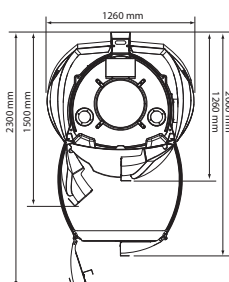

Preisstellung: netto zzgl. gesetzlicher MWst