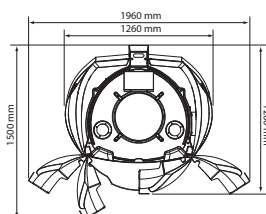

Preisstellung: netto zzgl. gesetzlicher MWst