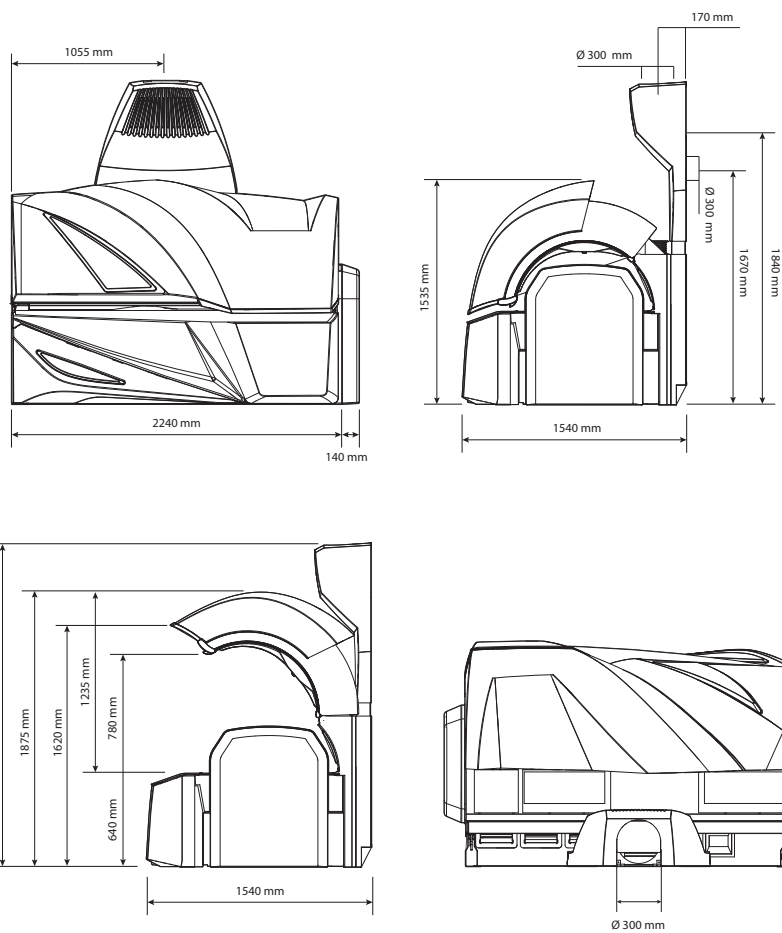

IPS		180,- €
HPS¹		330,- €
Spektrometer kalibriert für IP Control		399,- €
Zentralabluftstutzen		310,- €
Zentralabluftstutzen mit Verkleidung		470,- €
Zentralabluftstutzen mit Verkleidung inkl. Thermostatgesteuertem Warmlüfrückführungssystem (WRS)		1.035,- €
Montage Inkl. Fracht. Preis nu gültig für Deutschland und die Niederlande. Zwei Hilfskraft ist notwendig.		1.290,- €
Standardfarben: Elite Gold, Stylish Silver, Dynamic Rot		

¹ Nicht für EU