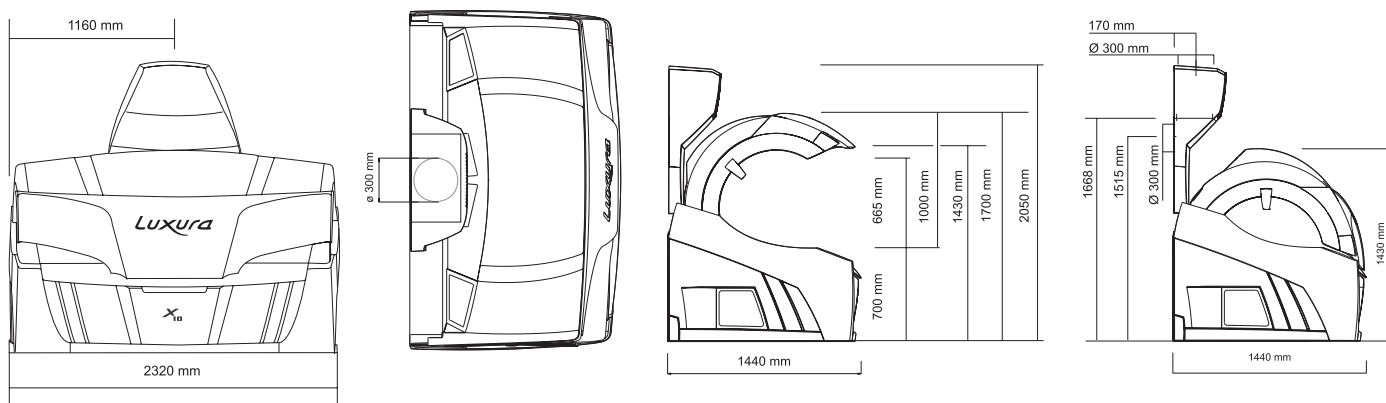

Zubehör

BPS		320,- €
SLI+		369,- €
AirCo		1.599,- €
IP Control Steuerungseinheit		360,- €
Spektrometer kalibriert für IP Control		399,- €
Exclusivpaket Air exhaust tower + w.r.s. inkl. thermostat, AirCo, Xsens III and Qsens		3.390,- €
Zentralabluftstutzen		299,- €
Zentralabluftstutzen mit Verkleidung		449,- €
Zentralabluftstutzen mit Verkleidung inkl. Thermostatgesteuertem Warmlüftrückführungssystem (WRS)		999,- €
Montage Inkl. Fracht. Preis nu gültig für Deutschland und die Niederlande. Eine Hilfskraft ist notwendig.		990,- €
Standardfarbe: Crystal White		
Aufpreis Läckierung Sonderfarbe nach RAL (keine Metallic-Lackierung)		790,- €
Aufpreis Sonderfarbe mit Metallic-Lackierung		990,- €

Preisstellung: netto zzgl. gesetzlicher MWst