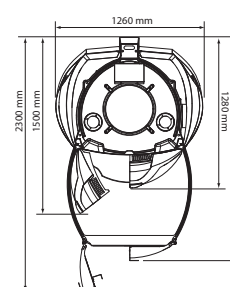

Preisstellung: netto zzgl. gesetzlicher MWSt