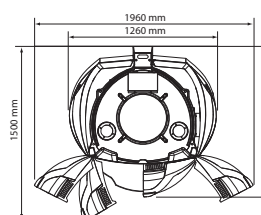

Preisstellung: netto zzgl. gesetzlicher MWSt